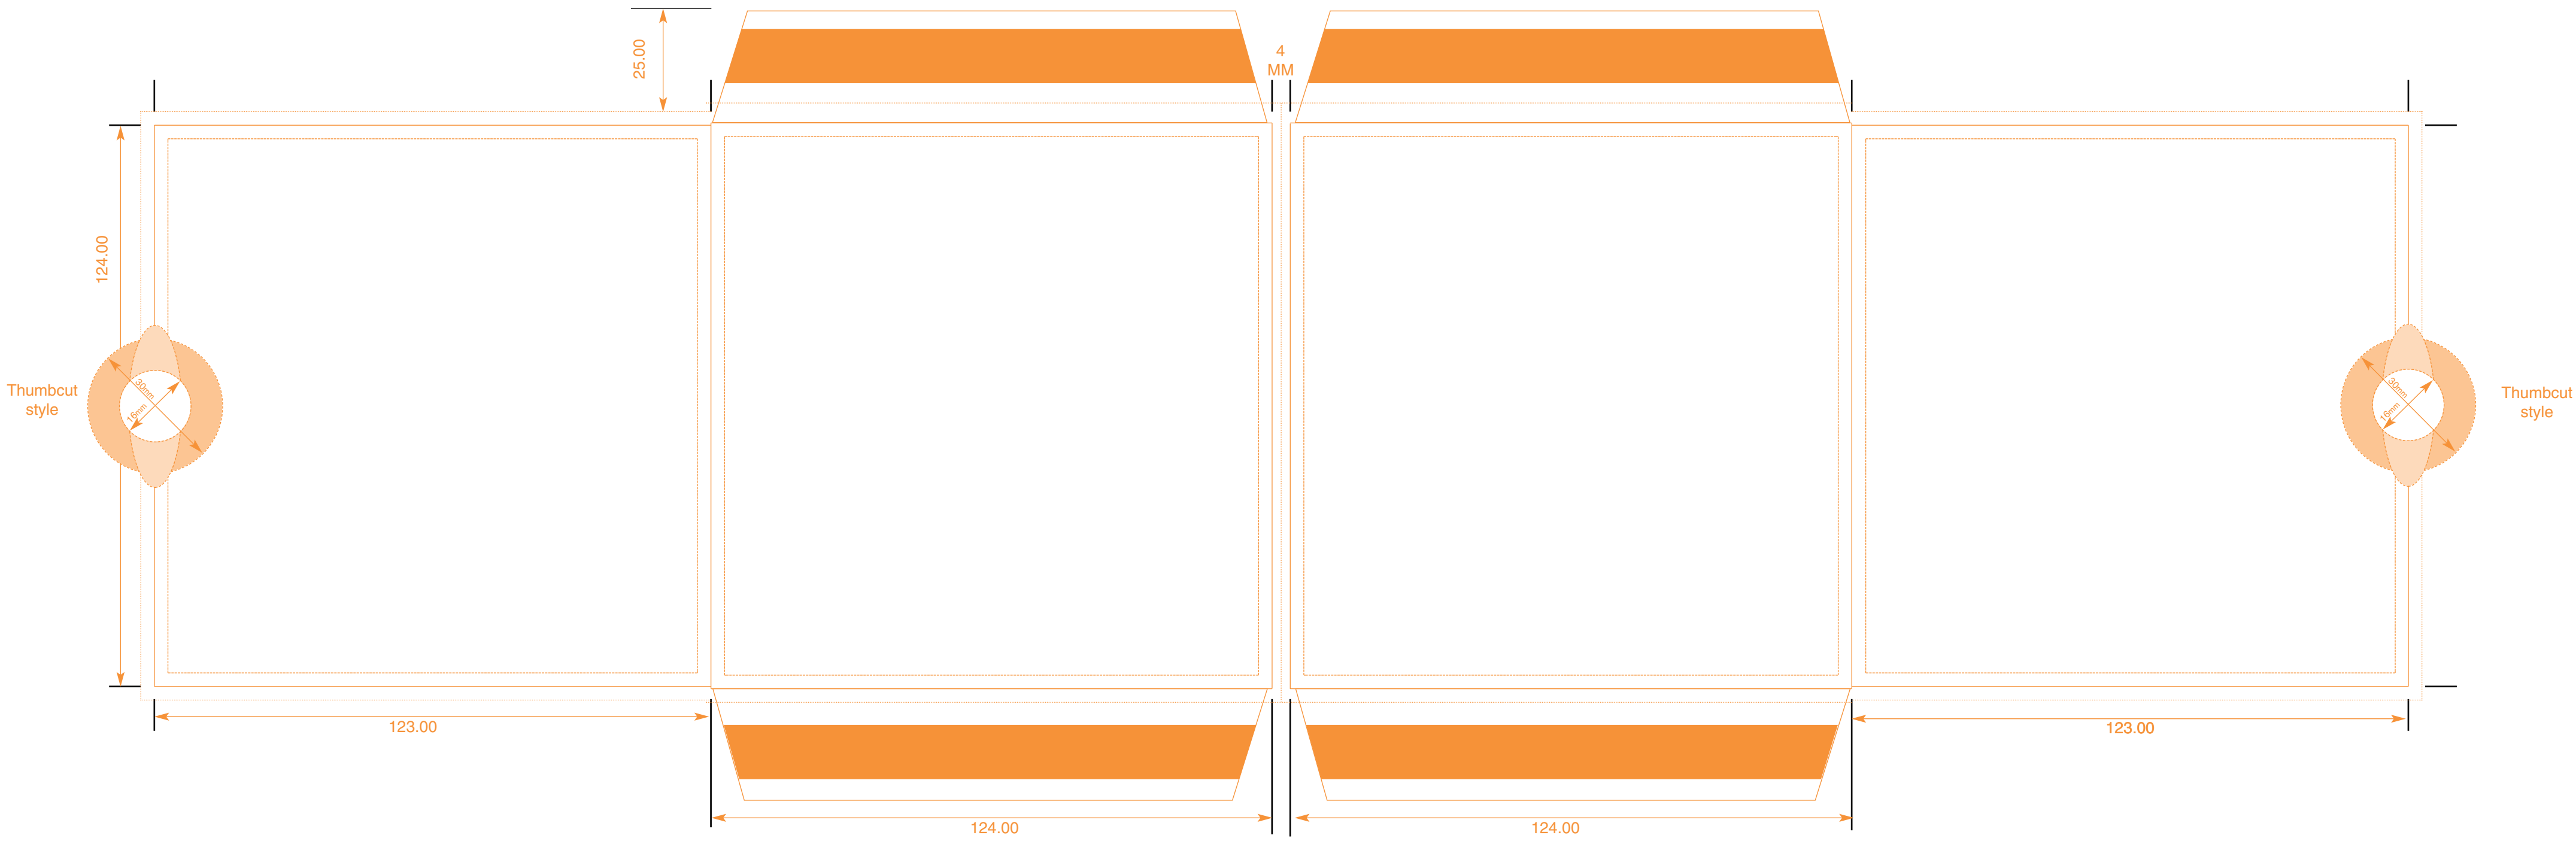

Stlmm 2cd flexiwallet

After positioning your work click on the 'Cutter Group' and bring the guides to the front.

CAT No:		CYAN	MAGENTA	Please use this grid to layout your work, however, the positioning, style and measurements on this grid are critical, please do not adjust in any way. In case of query please contact St. Ives.
LABEL:		YELLOW	BLACK	
ARTIST:		PMS	PMS	
TITLE:				
CAT No:				